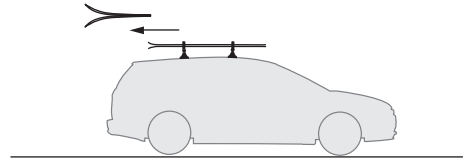

Thule SnowPack 7322

max: x2 x2

Thule SnowPack 7324

max: x2 x4 x4

Thule SnowPack 7326

max: x4 x6 x6