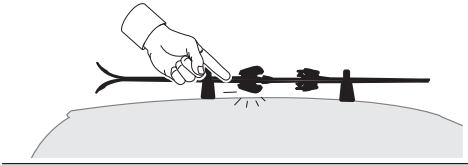

Thule SnowPack 7322

max: x2 x2

Thule SnowPack 7324

max: x2 x4 x4

Thule SnowPack 7326

max: x4 x6 x6