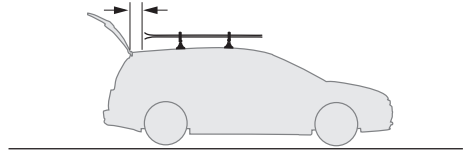

Thule SnowPack 7322

max: x2 x2

Thule SnowPack 7324

max: x2 x4 x4

Thule SnowPack 7326

max: x4 x6 x6